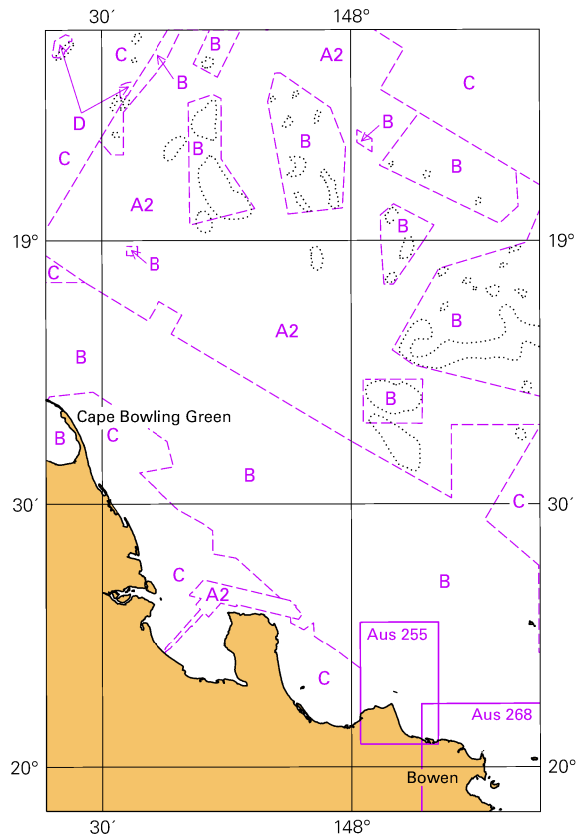

Zone of Confidence (ZOC) Diagram

© Commonwealth of Australia 2018
Block B for Chart Aus 826 (65.5 x 103.3mm)