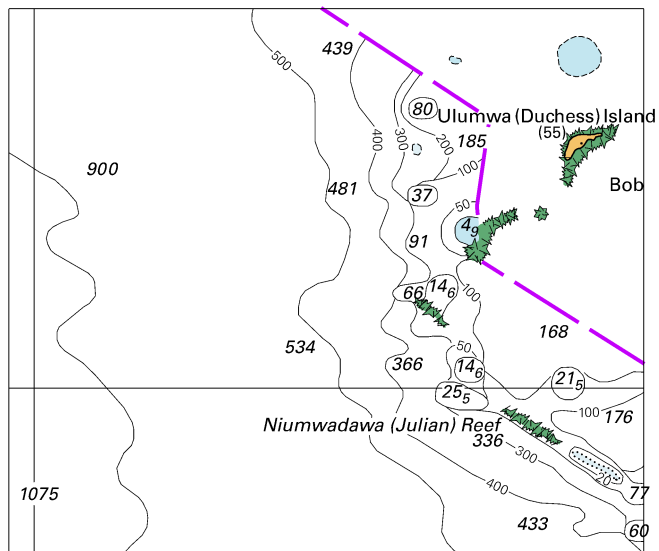

To accompany Australian Notice to Mariners 191/2020

© Commonwealth of Australia 2020

Block for chart PNG 518

(84.0 x 71.8mm)